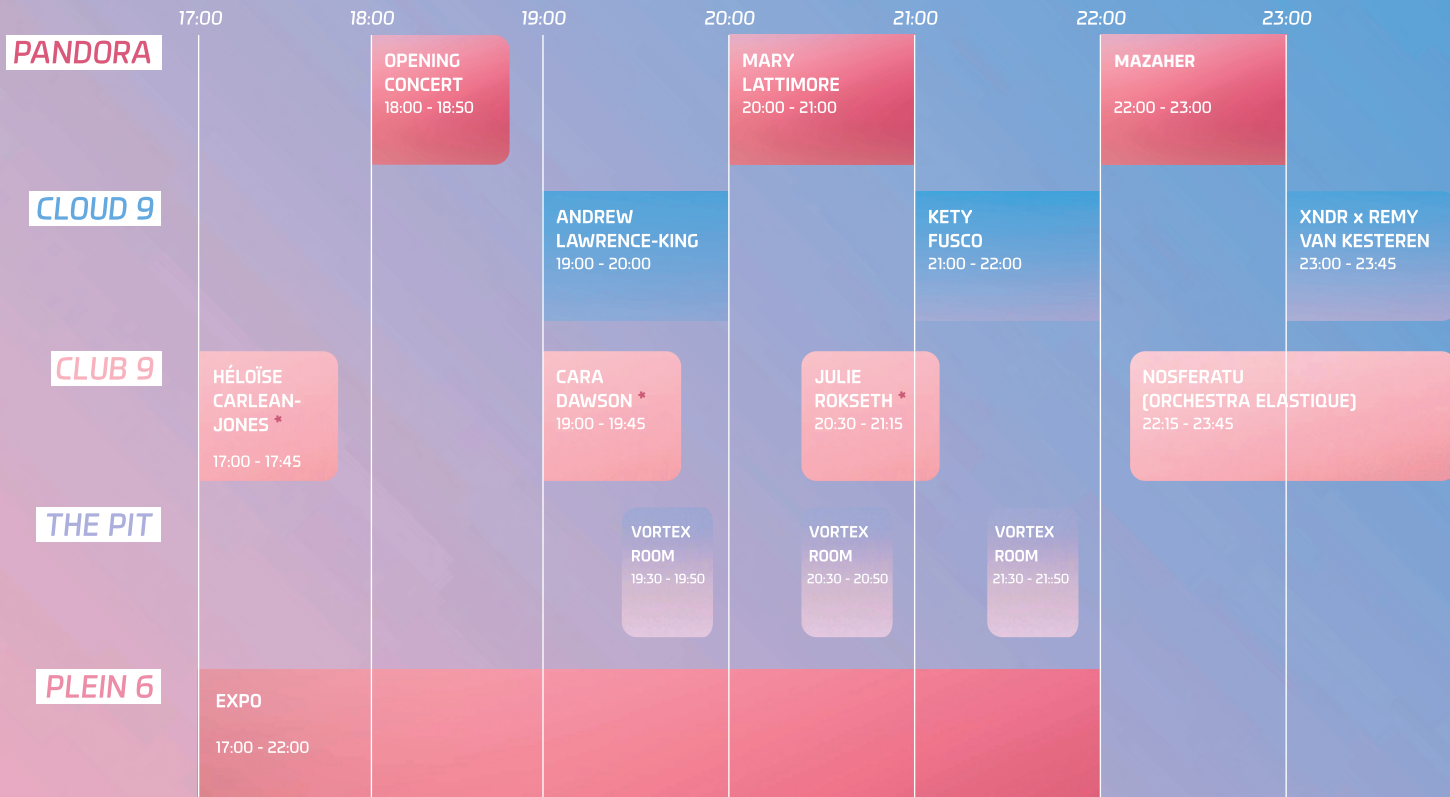

TIMETABLE SATURDAY

SUBJECT TO CHANGE

* WHC SEMI-FINALIST

TIMETABLE SUNDAY

	10:00	11:00	12:00	13:00	14:00	15:00	16:00	17:00
HERTZ			FAMILY CONCERT 11:30 - 12:15		UNO VESJE + VOKAL VIVO CHOIR 13:15 - 14:15		MARYNA KRUT 15:30 - 16:00	GRAND FINALE 18:00 - 19:00
CLOUD 9	KIDS PROGRAM WITH EMMA REKERS & ROMY WYMER 10:00 - 11:25			GOLDMYTH 12:30 - 13:30		ROMY WYMER 14:15 - 15:15		DESCOFAR (NIKOLAZ CADORET) 16:45 - 17:45
CLUB 9		MARIA SÁ SILVA * 10:30 - 11:15	NATHANIA KO * 12:00 - 12:45		JUANJO COREALÁN * 13:45 - 14:30		ORIGINS OF THE HARP IN EAST-AFRICA 15:30 - 16:00	SOPHIE NZAYISENGA 16:15 - 17:15
THE PIT			VORTEX ROOM 12:00 - 12:20	VORTEX ROOM 13:15 - 13:35		VORTEX ROOM 14:30 - 14:50		VORTEX ROOM 16:15 - 16:35
PLEIN 6/ WORKSHOPS				WORKSHOP KETY FUSCO 12:30 - 13:45			PRESENTATION HARP-E 15:15 - 16:15	
PLEIN 6		EXPO 11:00 - 18:00						